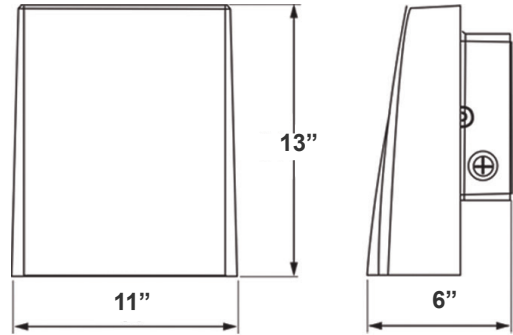

# LWAX SERIES Outdoor Lighting

LWAX-LG-50-120W-MCTP

**WESTGATE**  
THE FUTURE IS HERE...AND IT'S QUITE BRIGHT!

Customer Name: \_\_\_\_\_

Project Name: \_\_\_\_\_

Note: \_\_\_\_\_

Type: \_\_\_\_\_

**11" (W) x 13" (H) x 6" (D)**