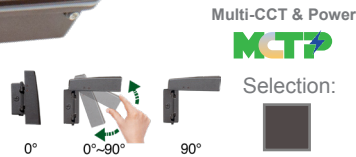

LWAX SERIES Outdoor Lighting

LWAX-LG-50-120W-MCTP

WESTGATE
THE FUTURE IS HERE...AND IT'S QUITE BRIGHT!