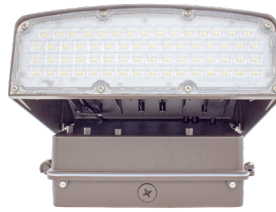

## Features

- High Light Transmittance, Anti-UV and Fire Resistant PC Lens
- LED Type/Brand: SMD 3030/ Philips Lumileds LEDs
- Four 1/2" Knockouts: 1 Top, 1 on Each Side, 1 Back
- Die-Cast Aluminum With Powder Coat Finish (Dark Bronze)
- 7-Year Warranty
- Multi CCT and Power (Switches are inside fixture)

### Mechanical:

- Die-Cast Aluminum With Powder Coat Finish
- High Light Transmittance, Anti-UV and Fire Resistant Shatterproof PC Lens
- Light Head Can Be Adjusted From 0° to 90°
- Full Cutoff, Dark Sky Compliant
- Four 1/2" Knockouts: 1 Top, 1 on Each Side, 1 Back
- Operating Temperature: -4°F -104°F
- Wet Location
- 7-Year Warranty
- IP65

## Other Views:

Side View

Front View

Back View